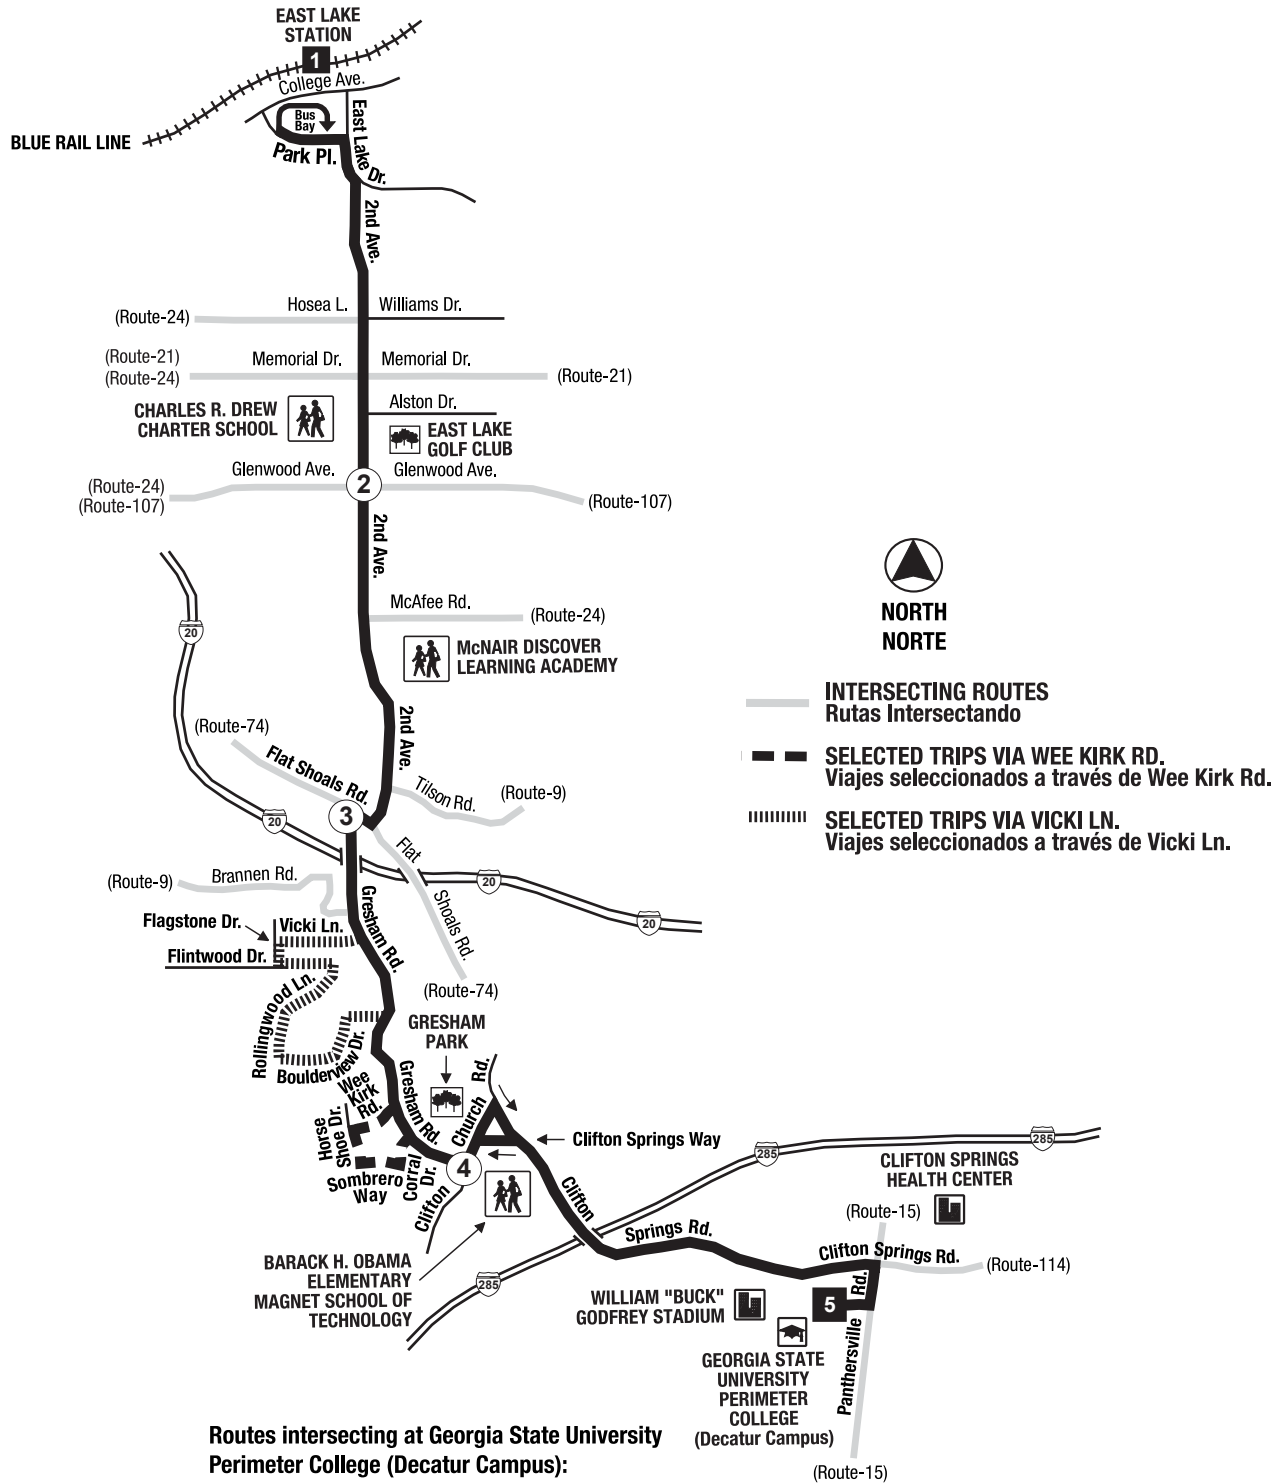

**Routes intersecting at Edgewood/Candler Park Station:
Rutas intersectando en la Estación Edgewood/Candler Park:**

- 2-Ponce De Leon Avenue/Druid Hills**
- 34-Gresham Road**
- 123-North Dekalb Mall/Decatur/East Lake**

**Routes intersecting at Georgia State University
Perimeter College (Decatur Campus):
Rutas que se cruzan en la Universidad Estatal
de Georgia Perimeter College (Decatur
Campus):**

- 15-Candler Road**
- 34-Gresham Road**
- 114-Columbia Drive**